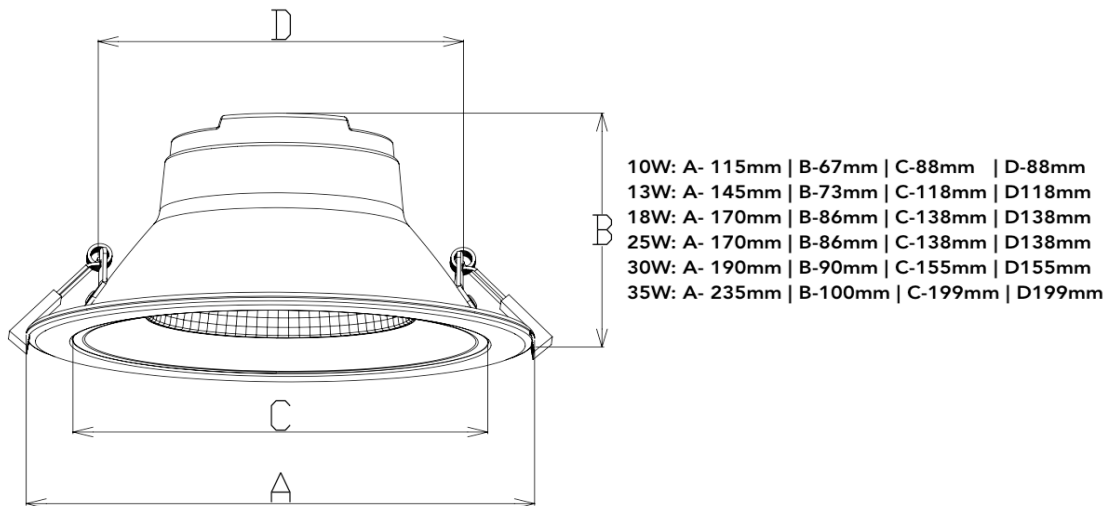

Model number: IS-18W-4K-S	
Wattage	10W | 13W | 18W | 25W | 30W | 35W
CCT	3000K | 4000K | 5000K | 5700K | CTA | 3-CCT
Controls	S: Standard | D: Dali | A: 0-10V | T: Triac

Dimension