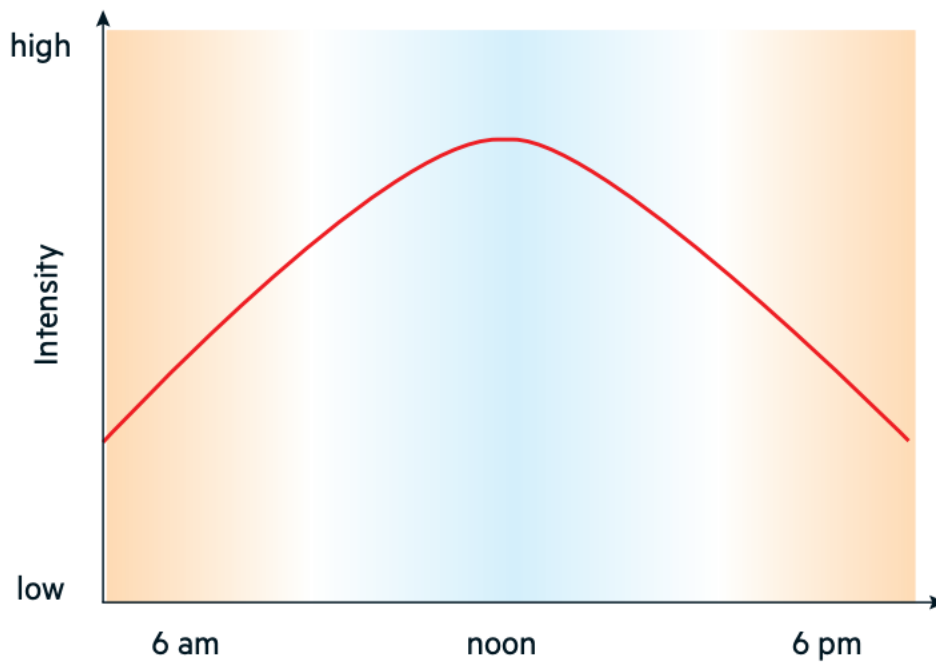

ISLA

Isla's recessed LED downlights are best in their performance and style, highly efficient UGR<19 reflector provides glare free illumination, modern style reflector with combination of faceted and specular, tunable white technology available as an option for human centric lighting, interchangeable CCT (3000K, 4000K, 5700K) with external switch upon request, wide beam spread offers maximum spacing between down lights, equipped with latest generation of LED's with high output lumens package, sealed to IP54 from below the ceiling, choice of five different sizes and wattages for wide range of applications.

Material- AL1060 aluminium body

Finish- White powder coat paint RAL 9016

Efficacy- 99-104lm/W

Input voltage- 240V 50/60Hz

Dimming- Dali, 0-10V, triac

Life: 58,000 Hours L80 B10

Model number: IS-18W-4K-S	
Wattage	10W 13W 18W 25W 30W 35W
CCT	3000K 4000K 5000K 5700K CTA 3-CCT
Controls	S: Standard D: Dali A: 0-10V T: Triac

Dimension

Colour Tunable White (CTA) – Human Centric Lighting (HCL)

Studying nature illustrates how even the slightest changes in light can influence our moods and how we perceive objects. This notion is at the heart of Tunable White technology, which is based on the natural colour changes in the light over the course of the day.