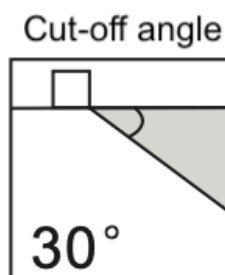

Model number	Wattage	Beam Angle	CCT	LM	Controls
SH1-10W-36-3K-S	10W	10°	2700K	760	S: Standard A: 1-10V Dimming D: DALI Dimming S: DSI dimming T: Triac
	15W			1140	
	20W			1520	
	30W			2280	
SH2-20W-36-3K-S	20W	15°	3000K	1520	
	30W	24°	4000K	2280	
	40W	36°	5000K	3040	
	60W	60°	6000K	4560	
SH3-30W-36-3K-S	30W			2280	
	45W			3420	
	60W			4560	
	90W			6840