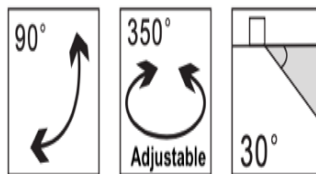

Material- Aluminium body, trim and heatsink

Finish- White, Black or custom colours

Efficacy- 99lm/W

Input voltage- 240V 50/60Hz

Dimming- Dali, Triac

Life: 50,000 Hours L70

Warranty: 3 years

Model number	Wattage	Beam Angle	CCT	Finish	Controls
SH-40W-36-4K-BK-S	30W	14°	2700K	WH	S: Standard D: DALI T: Triac
	35W	24°	3000K	BK	
	40W	36°	4000K	CU	
	50W	50°	5000K		