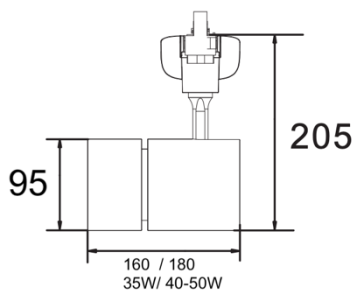

SHOWY

Showy's LED Track luminaires are compact yet powerful, sleek and modern profile equipped with latest LED technology, they are best in their performance and style, anti-glare lens with deep LED source ensures glare free illumination, various interchangeable colour filters and glasses available as optional, unique optics make it perfect for precise lighting throw, various beam angles and wattages for all sorts of applications from retail, commercial, entertainment to hospitality, high output lumens packages with latest LED technology.

Material- Aluminium body, trim and heatsink

Finish- White, Black or custom colours

Efficacy- 99lm/W

Input voltage- 240V 50/60Hz

Dimming- Dali, Triac

Life: 50,000 Hours L70

Warranty: 3 years